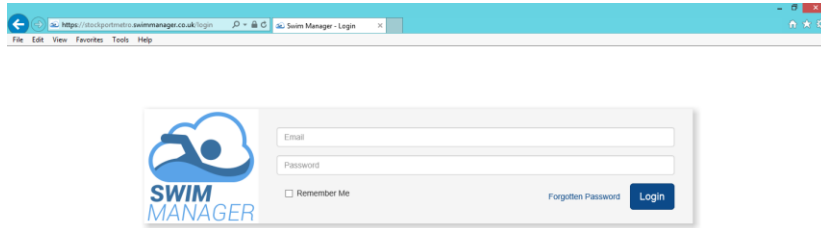

Swim Manager Log in

Please go to <https://stockportmetro.swimmanager.co.uk/login> and you will see the page below

Please click on 'forgotten Password' and it will take you to the screen below

Please then type in the password you either receive emails from us too or the email you provided when you joined Stockport Metro. (if you are not sure what the email address is please contact lucas.connolly@lifeleisure.net)