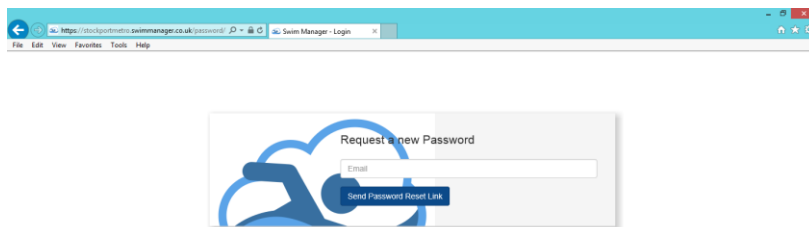

Swim Manager Log in

Please go to <https://stockportmetro.swimmanager.co.uk/login> and you will see the page below

Please click on 'forgotten Password' and it will take you to the screen below

Please then type in the password you either receive emails from us too or the email you provided when you joined Stockport Metro. (if you are not sure what the email address is please contact lucas.connolly@lifeleisure.net)